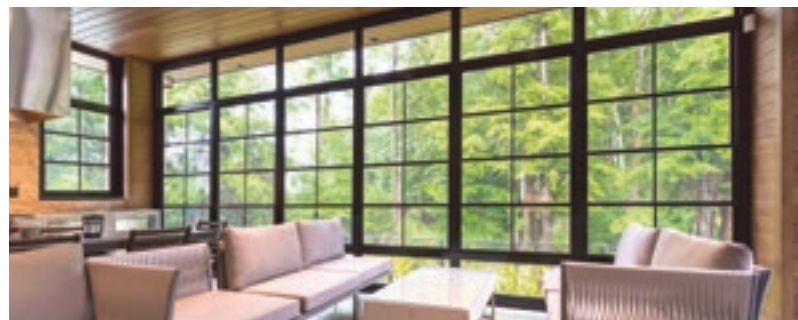

VIEWFLEX VINYL

All vents of our WeatherMaster® Window System are glazed with ViewFlex, a tough, resilient vinyl, available in clear, smoke, bronze and dark gray or any combination of tints.

- ViewFlex vinyl is virtually maintenance free
- ViewFlex vinyl glazing provides more safety and durability than glass
- ViewFlex vinyl is lightweight and easy to clean
- Energy efficient with better thermal conductivity than single pane glass
- Protection from the elements, insects and the sun's harmful UV rays
- Tints available in a variety of colors
- Backed by manufacturer factory warranty
- Over 40 years of time-tested durability

SUNSHADES & SUNLIGHT VALANCES

Like "sunglasses" for your windows, Sunshades are custom fit to your sunroom, where sun or glare control is desired.

SunLight Valances provide full adjustable indirect lighting at a natural colour tone just like the Sun.

AVAILABLE COLORS

Aluminum Standard

White

Driftwood

Bronze

Black

Gray

Vinyl Window Standard

Clear

Smoke Gray

Dark Gray

Bronze